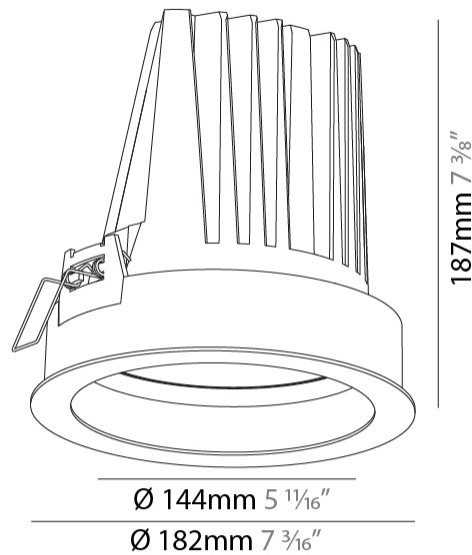

GENERAL

Series: Mechaniq Round Comfort
 Brand: Prolicht
 Division: Architectural
 Mounting Type: Recessed
 Mounting Location: Ceiling
 Subcategory: Downlight

PHYSICAL

Shape: Round
 Diameter (mm): 182
 Diameter (in): 7 3/16
 Height (mm): 187
 Height (in): 7 3/8
 Ceiling Thickness (mm): 10 / 12.5 / 15
 Ceiling Thickness (in): 3/8 or 1/2 or 9/16
 Min. Recessing Depth (mm): 210
 Min. Recessing Depth (in): 8 1/4
 Light Distribution: Adjustable / Downlight
 Weight (kg): 1.736
 Weight (lbs): 3.83
 Fixture Finish: SSR / BKV / CWI / CRY / HAB / UFT / ITA / RUA / FTG / MYG / LOD / PUS / FRO / FUP / KIA / POP / BLS / SPG / MEY / GOH / GUM / CHC / COM / ABZ / JAG / OBR / MOS / ROR
 Fixture Material: Aluminum Die Cast
 Cut-out Measurements: 177mm / 6 15/16"

LED

Number of LEDs: 1
 Color Temperature (°K): 2700 / 3000 / 3500 / 4000
 Max. Delivered Lumen (lm): 1440 / 1490 / 1568 / 1600
 CRI: >90 CRI
 Lamp Life (hrs): 50000

OPTICAL

Reflector°: 8
 Adjustability: Rotational 355°, Tilt 30°

RATINGS AND CERTIFICATIONS

Certified By: Certified for North American Standards
 IP rating: IP20

177mm 6 15/16"	210mm 8 1/4"	10 15mm 3/8" 9/16"	30°	355°		
A						

MECHANIQ ROUND COMFORT RECESSED

A35055-

PROJECT _____