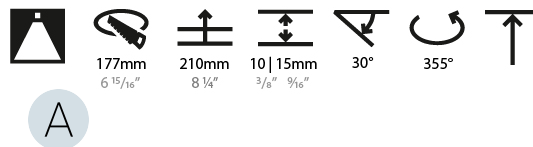

GENERAL

Series: Mechaniq Round Comfort
Brand: Prolicht
Division: Architectural
Mounting Type: Recessed
Mounting Location: Ceiling
Subcategory: Downlight

PHYSICAL

Shape: Round
Diameter (mm): 182
Diameter (in): 7 3/16
Height (mm): 187
Height (in): 7 3/8
Ceiling Thickness (mm): 10 / 12.5 / 15
Ceiling Thickness (in): 3/8 or 1/2 or 9/16
Min. Recessing Depth (mm): 210
Min. Recessing Depth (in): 8 1/4
Light Distribution: Adjustable / Downlight
Weight (kg): 1.736
Weight (lbs): 3.83
Fixture Finish: SSR / BKV / CWI / CRY / HAB / UFT / ITA / RUA / FTG / MYG / LOD / PUS / FRO / FUP / KIA / POP / BLS / SPG / MEY / GOH / GUM / CHC / COM / ABZ / JAG / OBR / MOS / ROR
Fixture Material: Aluminum Die Cast
Cut-out Measurements: 177mm / 6 15/16"

ELECTRICAL

Lamp Type: LED (Zhaga Standard)
Total Output Wattage (W): 41.9
Dimming: Tri-Mode (Non-Dimming and Phase Dimming (120Vac only) and 0-10V Dimming)
Driver Included: No
Driver Location: Recessed Housing
Driver Type: Constant Current - Universal
Housing: See components
Input Voltage (V): 120 - 277
Constant Current (MA): 1050

LED

Number of LEDs: 1
Color Temperature (°K): 2700 / 3000 / 3500 / 4000
Max. Delivered Lumen (lm): 4030 / 4130 / 4342 / 4430
CRI: >90 CRI
Lamp Life (hrs): 50000

OPTICAL

Reflector: 12 / 24 / 40

RATINGS AND CERTIFICATIONS

Certified By: Certified for North American Standards
IP rating: IP20